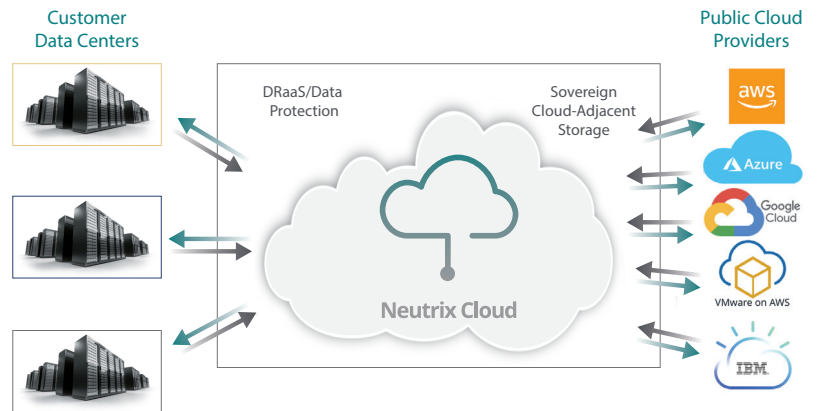

ECONOMICS

Neutrix Cloud makes it easier to reduce the costs of cloud computing by avoiding costly data transfer fees, as well as employing highly efficient snapshots to support test/dev instances at petabyte scale. Commoditize cloud compute by leveraging spot pricing for app instances across clouds without moving your data. At 9¢/GB/month, Neutrix Cloud is a sound economic choice.

ENTERPRISE CLASS FEATURES

Choose from file or block storage, with options for read-only and writable snapshots, to accelerate your cloud-scale application development and deployments. Enjoy all the features and benefits of enterprise storage, including high availability and enterprise proven reliability.

DATA PROTECTION

Using the Infinidat technology foundation, including InfiniRaid®, your data is proactively secured and constantly checked for integrity to insure the highest levels of data reliability.

Get started with Neutrix Cloud today!

Contact your Infinidat sales team to learn more about how you can enable real-time competition between public clouds while maintaining the sovereignty of your data. Visit Neutrix.cloud or INFINIDAT.com to register.

Easily on-ramp existing data for multicloud workload deployment