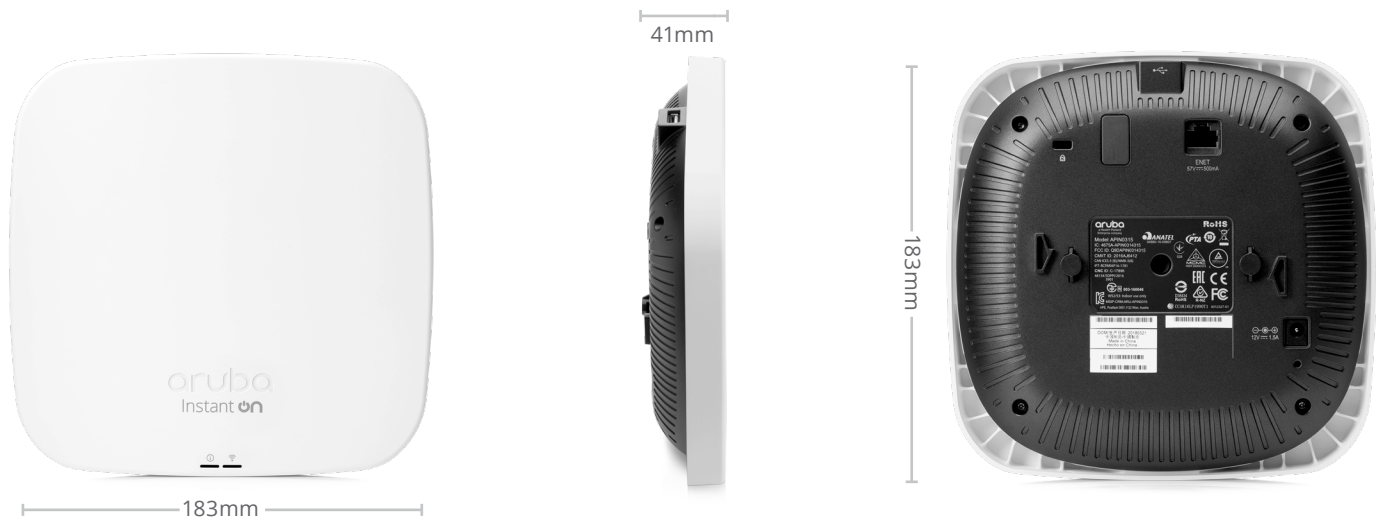

TECHNICAL SPECIFICATIONS

IN THE BOX

Aruba Instant On AP15 Indoor Access Point
Aruba Instant On AP15 Quick Start guide
Ceiling rail mount clip
Solid surface mount clip
Ethernet Cable

RADIOS

Dual Radio for simultaneous dual-band operation

5 GHz 802.11ac 4x4 MIMO for up to 1,733 Mbps wireless data rate, with Multi User MIMO support (Wi-Fi 5)

2.4 GHz 802.11n 2x2 MIMO for up to 300 Mbps wireless data rate (Wi-Fi 4)

INTERFACES

Uplink Gigabit Ethernet port, with PoE-in support (802.3af)

DC power connector (12V)

USB host interface (future use)

Bluetooth Low Energy (BLE) radio

LED status indicators (2)

Reset/LED control button

Kensington security slot

PHYSICAL SPECIFICATIONS

183mm x 183mm x 41mm, excluding mount accessories

Weight: 674g

POWER

Power over Ethernet (POE): 802.3af (class 3)

Max power consumption (worst-case): 14.4W (PoE), 12.7W (DC)

DC power (12V)

Note: Power sources are sold separately

ANTENNAS

Integrated downtilt omni-directional antennas with maximum individual antenna gain of 3.6dBi in 2.4GHz and 6.0dBi in 5GHz

MOUNTING

The access point ships with a (black) mount clip to attach to suspended ceiling rails, and a (white) mount clip to attach to solid surfaces (wall/ceiling)

COMPLIANCE AND SAFETY

UL2043 plenum rating

ENVIRONMENTAL & RELIABILITY

Operating Temperature: 0° C to +50° C (+32° F to +122° F)

MTBF: 916khrs (105yrs) at +25° C

INDUSTRY CERTIFICATIONS

UL 2043 plenum rating

EN 60601-1-1 and EN 60601-1-2 (for deployment in medical environments)

Wi-Fi Alliance certified (WFA) 802.11ac with Wave 2 (Wi-Fi 5), WPA2, WPA3

MANAGEMENT OPTIONS

Instant On mobile application (Android & iOS)

Cloud Portal: [Portal.ArubaInstantOn.com](https://portal.aruba.com)

WARRANTY & SUPPORT

Aruba Instant On 1 Year warranty with 24X7 phone support for first 90 days and chat support for the entire warranty period. Community support as long as you own the products