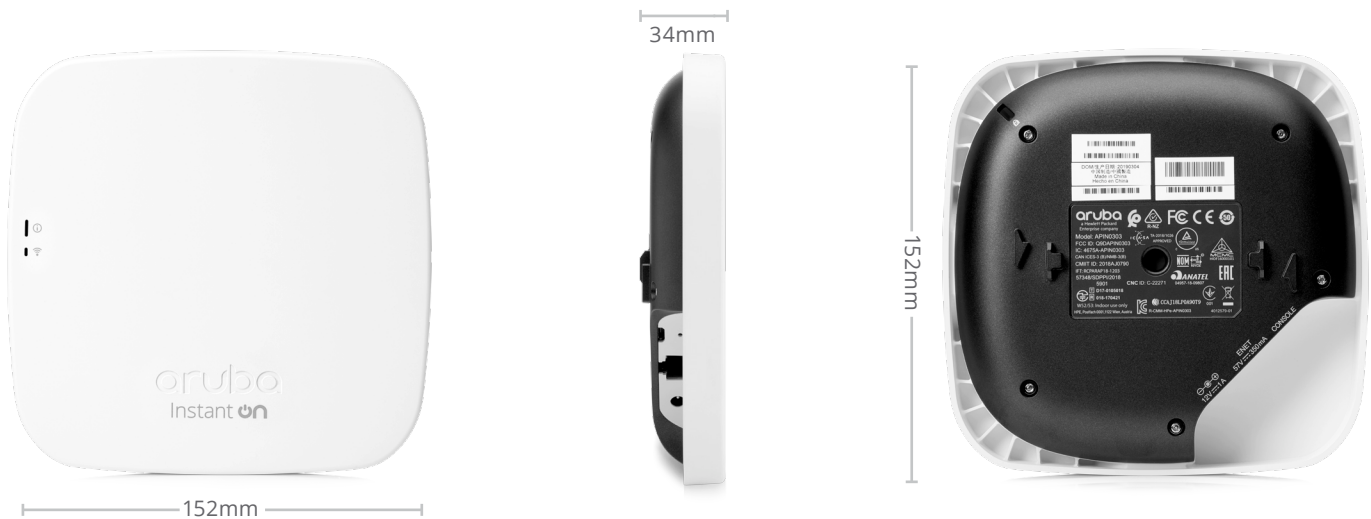

TECHNICAL SPECIFICATIONS

IN THE BOX

Aruba Instant On AP11 Indoor Access Point

Aruba Instant On AP11 Quick Start guide

Ceiling rail mount clip

Ethernet cable

Solid surface mount clip

RADIOS