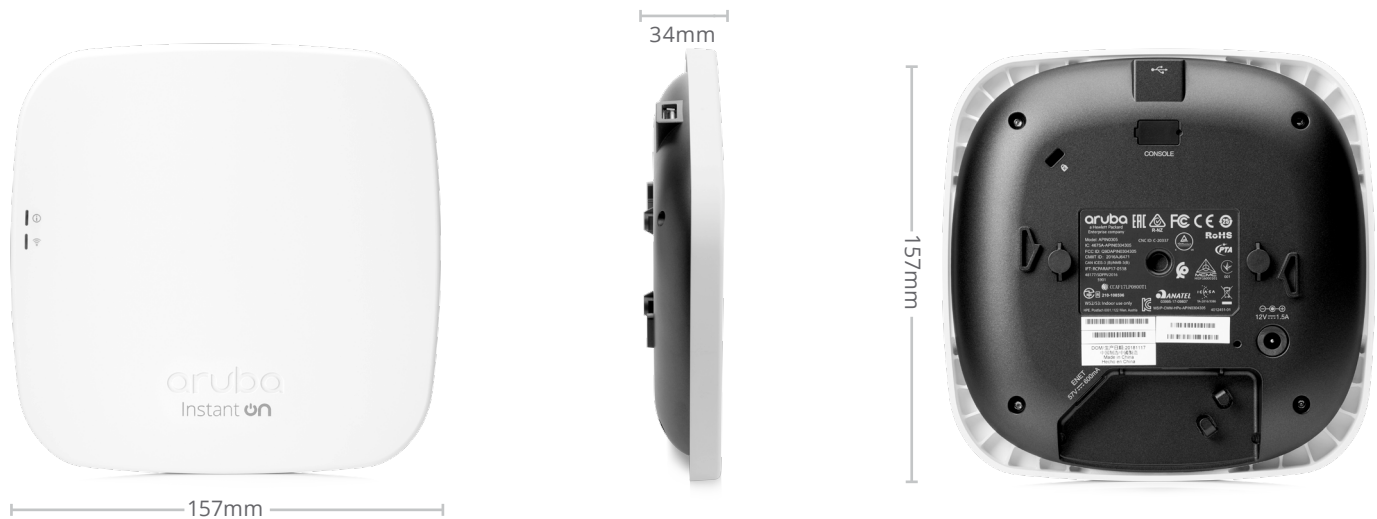

TECHNICAL SPECIFICATIONS

IN THE BOX

Aruba Instant On AP12 Indoor Access Point
 Aruba Instant On AP12 Quick Start guide
 Ceiling rail mount clip
 Solid surface mount clip
 Ethernet Cable

RADIOS

Dual Radio for simultaneous dual-band operation
 5 GHz 802.11ac 3x3 MIMO for up to 1,300 Mbps wireless data rate, with Multi User MIMO support (Wi-Fi 5)
 2.4 GHz 802.11n 2x2 MIMO for up to 300 Mbps wireless data rate (Wi-Fi 4)