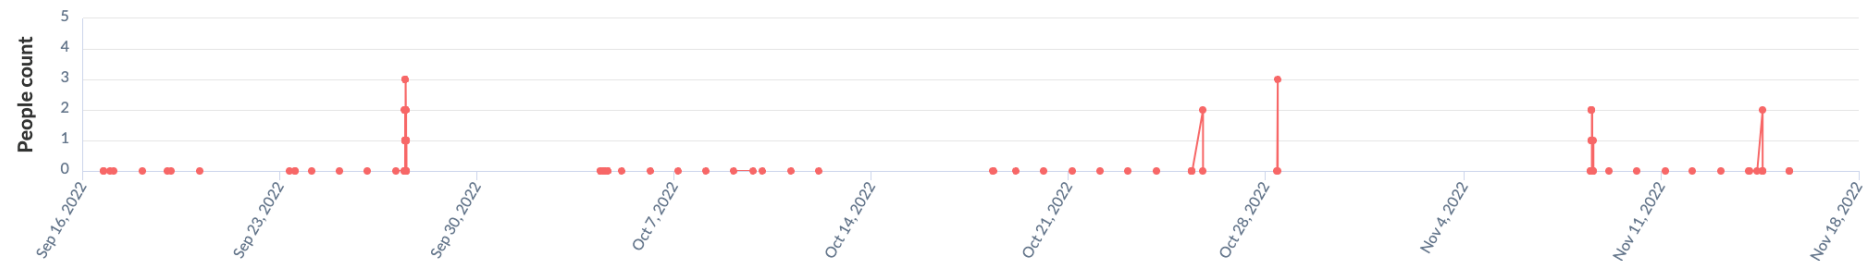

Performance

Performance data is only available for devices with Premium Licenses

PEOPLE COUNTING ROOM UTILIZATION DEVICES IN-MEETING

Select a Room:

Date Range: