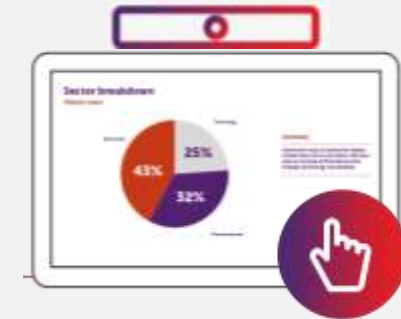

Touch screen support

Enhance your in-room collaboration with touch back, annotation and blackboarding