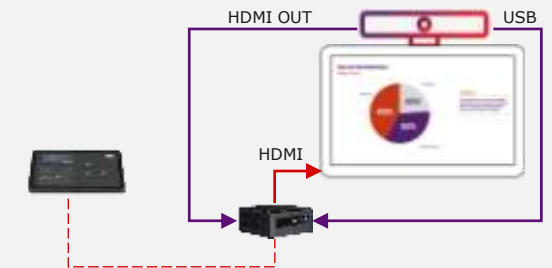

Touch screen support

Enhance your in-room collaboration with touch back, annotation and blackboarding

Wired room dock* for conferencing

While wireless conferencing delivers a simple and cable free user experience there are some reservations to purely rely on the wireless approach

Compatible with input dongle

Enable the use of wired room dock for devices that do not support USB-C DP Alt mode

Flexible room set-ups*

The CB Pro switches automatically to BYOM mode when detecting a connection via the button or the app. Only works with compute based room set-ups.