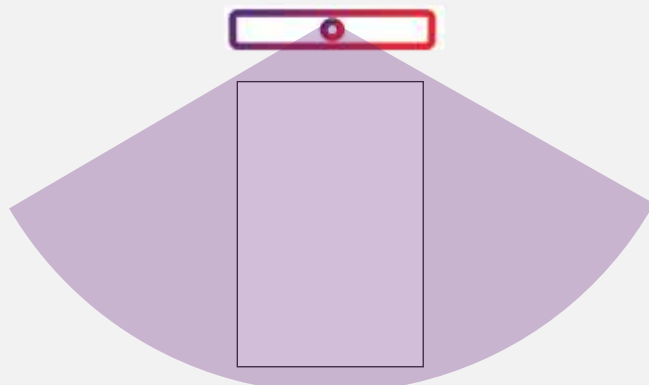

ClickShare Bar Core highlights

Installation is a breeze

Reduce installation costs, deploy at scale.
Single device, easy to install
and limited setup required

Single cable connection to USB-C displays

A single USB-C connection as output
and connection to the display

Content & people side-by-side on a single display

Improve meeting equity:
keep remote participants on screen

120° FOV camera, 4.5m/15ft audio pickup

Group framing and composition mode

Zoom into the conversation