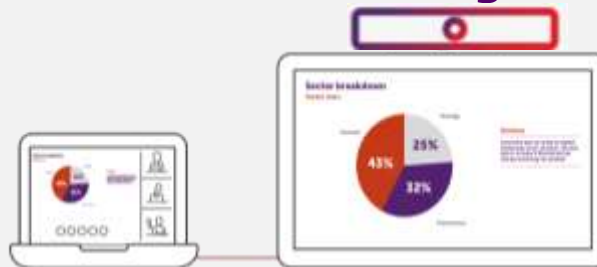

Wired room dock* for conferencing

While wireless conferencing delivers a simple and cable free user experience there are some reservations to purely rely on the wireless approach