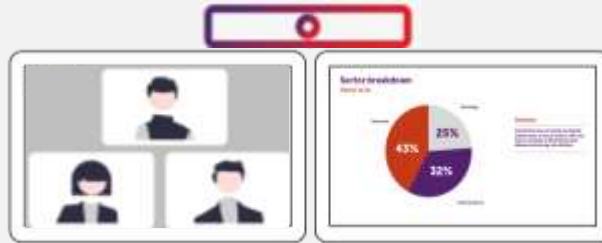

ClickShare Bar Pro highlights

Support for dual screen*

With dual screen support, you can improve meeting equity by keeping remote participants on screen

Speaker framing

Focus on the current speaker with advanced camera AI